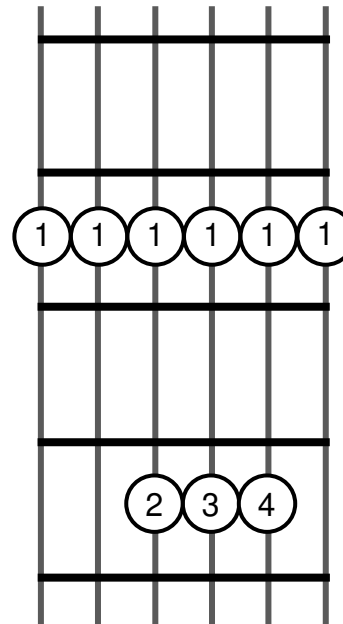

Basic Barre Chords

Major

Fret	Chord
1 st	F
2 nd	F [#] /G ^b
3 rd	G
4 th	G [#] /A ^b
5 th	A
6 th	A [#] /B ^b
7 th	B
8 th	C
9 th	C [#] /D ^b
10 th	D
11 th	D [#] / E ^b
12 th	E

Fret	Chord
1 st	A [#] / B ^b
2 nd	B
3 rd	C
4 th	C [#] / D ^b
5 th	D
6 th	D [#] / E ^b
7 th	E
8 th	F
9 th	F [#] / G ^b
10 th	G
11 th	G [#] / A ^b
12 th	A

Minor

Fret	Chord
1 st	Fm
2 nd	F [#] m / G ^b m
3 rd	Gm
4 th	G [#] m / A ^b m
5 th	Am
6 th	A [#] m / B ^b m
7 th	Bm
8 th	Cm
9 th	C [#] m / D ^b m
10 th	Dm
11 th	D [#] m / E ^b m
12 th	Em

Fret	Chord
1 st	A [#] m / B ^b m
2 nd	Bm
3 rd	Cm
4 th	C [#] m / D ^b m
5 th	Dm
6 th	D [#] m / E ^b m
7 th	Em
8 th	Fm
9 th	F [#] m / G ^b m
10 th	Gm
11 th	G [#] m / A ^b m
12 th	Am